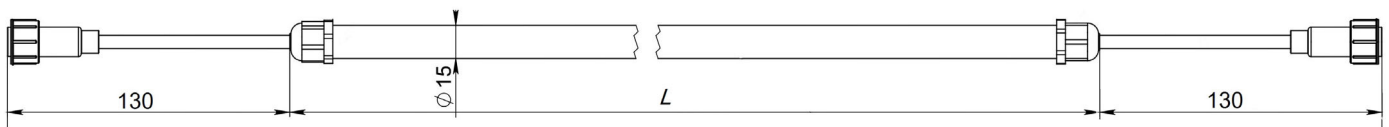

Power

- Voltage: 180-528VAC, 90-305VAC*
- Power: 19W

Housing

- Optical PC
- Stainless steel clips AISI301

Optical

- Light curve (img.1)
- Default spectrum (img.2).

Environmental

- Protection: IP65
- Work temperature: +10- +45 C
- Impact protection: IK10

*From remote 700mA constant current LED driver, maximum power 320W. To be ordered separately.

Drawing: Length: L= 1260mm
Weight: 0,46kg

Ordering information: GS01-1220-19.700-120.FE2

Family	Version	Length, mm	Power, W	Driving current, mA	Viewangle, degrees	Spectrum
GS	01	1260	19	700	120 80	FE2- default
						C2
						CE1
						F1
						FE1