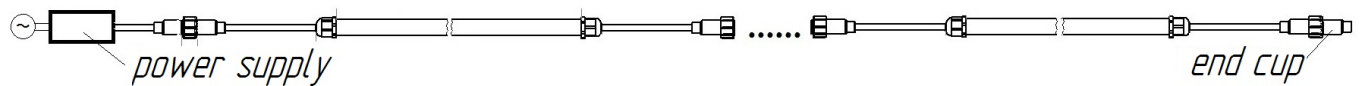

Img 1. Light Curve

PPFD Spectrum

Ref.: CHLOROPHYLL A

Img 2. Spectrum FE2

Img 3 FLIR Thermal Image

Img 4 Product Images

Connection Scheme

LED Driver	Number of Lights, min	Number of Lights, max
Meanwell HLG-320H-C700A/B	8	15
Meanwell HLG-240H-C700A/B	7	13
Meanwell HLG-185H-C700A/B	6	10
Meanwell HLG-120H-C700A/B	4	7
Meanwell HLG-80H-C700A/B	4	4
Meanwell HLG-60H-C700	2	3
Meanwell HVGC-320-700A/B	8	15
Meanwell HVGC-240-700A/B	7	12
Meanwell HVGC-150-700A/B	1	7
Meanwell HVGC-100-700A/B	1	5
Meanwell HVGC-65-700A/B	1	3