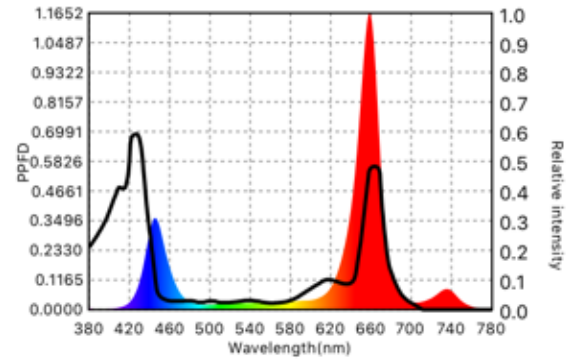

- High efficiency Osram Oslon LEDs
- Efficiency up to 2.6 μ mol/J (spectrum dependent)
- Default wide spectrum with the Emerson effect, multiple optional spectra available.
- Low weight, fast and simple installation
- Smooth housing surface to avoid dust and dirt accumulation

Power

- Voltage: 180-528VAC, 90-305VAC*
- Power: 19W

Housing

- Optical PC
- Stainless steel clips AISI301

Optical

- Light curve (img.1)
- Default spectrum (img.2).

Environmental

- Protection: IP65
- Work temperature: +10- +45 C
- Impact protection: IK10

*From remote 700mA constant current LED driver, maximum power 320W. To be ordered separately.

Drawing: Length: L= 1260mm
Weight: 0,46kg

Ordering information: GS01-1220-19.700-120.FE2

Family	Version	Length, mm	Power, W	Driving current, mA	Viewangle, degrees	Spectrum
GS	01	1260	19	700	120 80	FE2- default
						C2
						CE1
						F1
						FE1

Img 1. Light Curve

PPFD Spectrum

Ref.: CHLOROPHYLL A

Img 2. Spectrum FE2

Img 3 FLIR Thermal Image

Img 4 Product Images

Connection Scheme

LED Driver	Number of Lights, min	Number of Lights, max
Meanwell HLG-320H-C700A/B	8	15
Meanwell HLG-240H-C700A/B	7	13
Meanwell HLG-185H-C700A/B	6	10
Meanwell HLG-120H-C700A/B	4	7
Meanwell HLG-80H-C700A/B	4	4
Meanwell HLG-60H-C700	2	3
Meanwell HVGC-320-700A/B	8	15
Meanwell HVGC-240-700A/B	7	12
Meanwell HVGC-150-700A/B	1	7
Meanwell HVGC-100-700A/B	1	5
Meanwell HVGC-65-700A/B	1	3